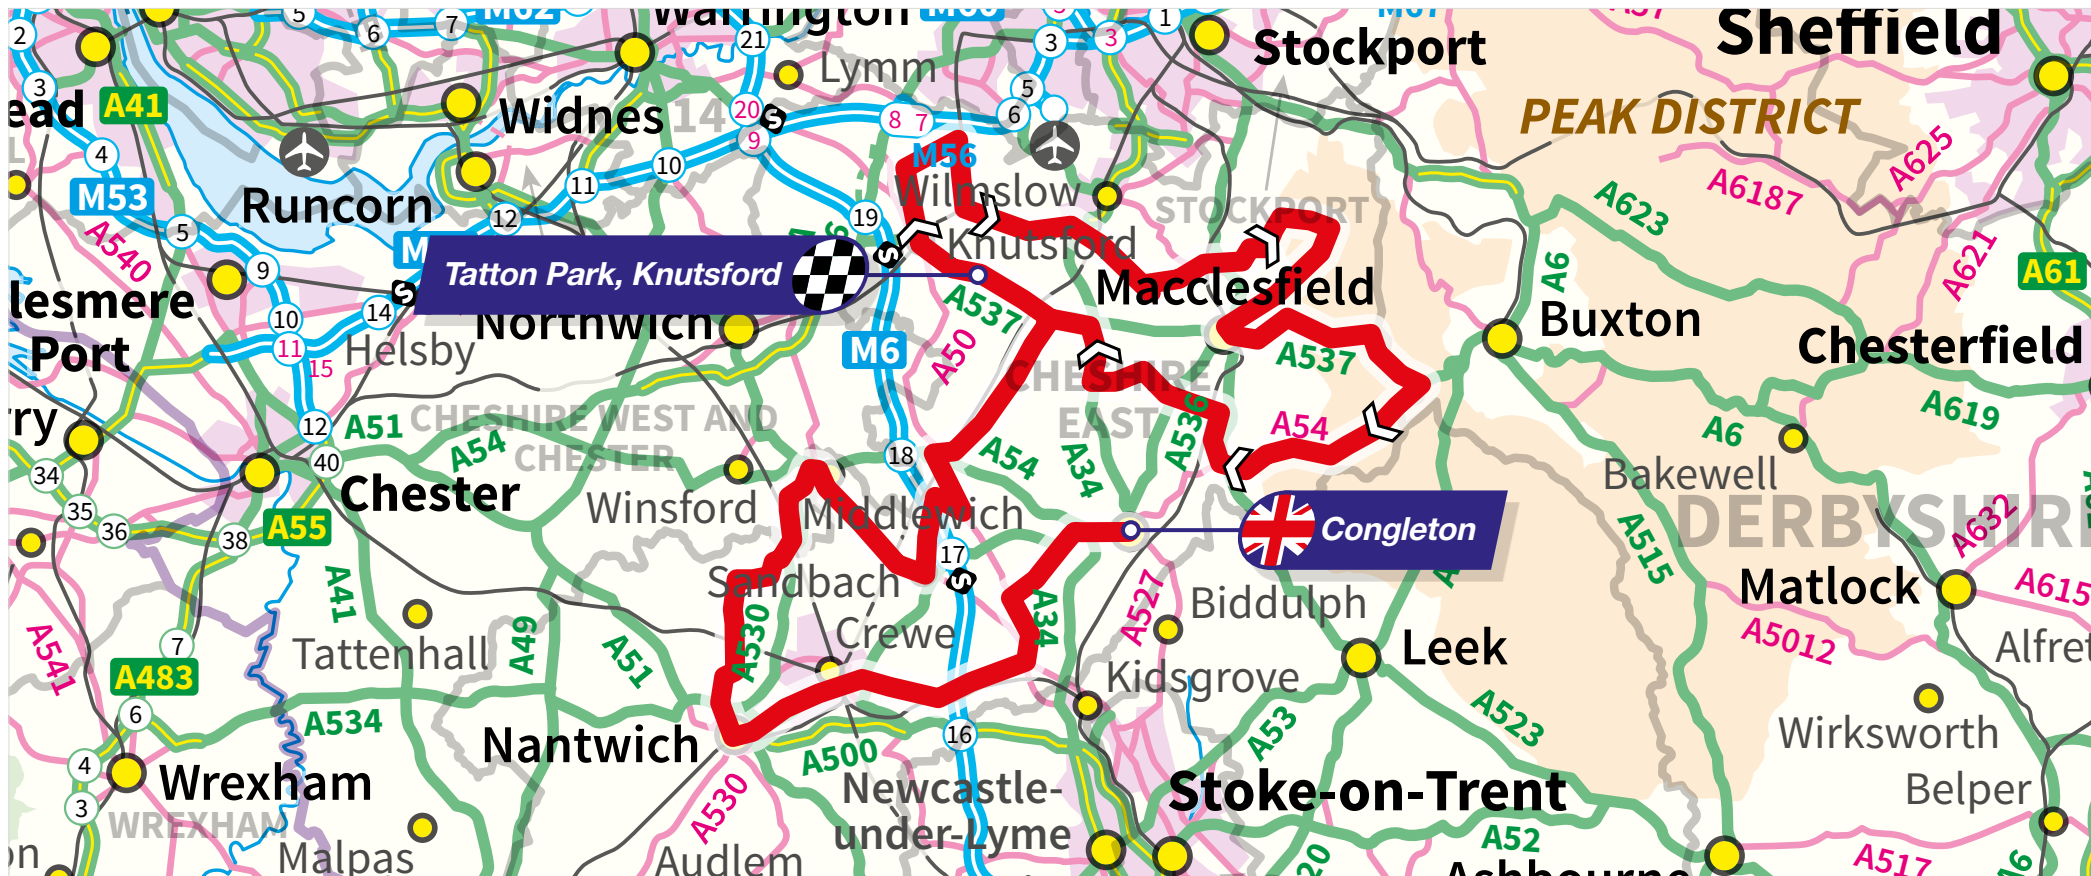

# CONGLETON TO TATTON PARK, KNUTSFORD TUESDAY 6 SEPTEMBER

Stage distance 182.7 kilometres | Total ascent 2,138 metres | Highest point 517 metres

#ToB2016

[tourofbritain.co.uk](http://tourofbritain.co.uk)